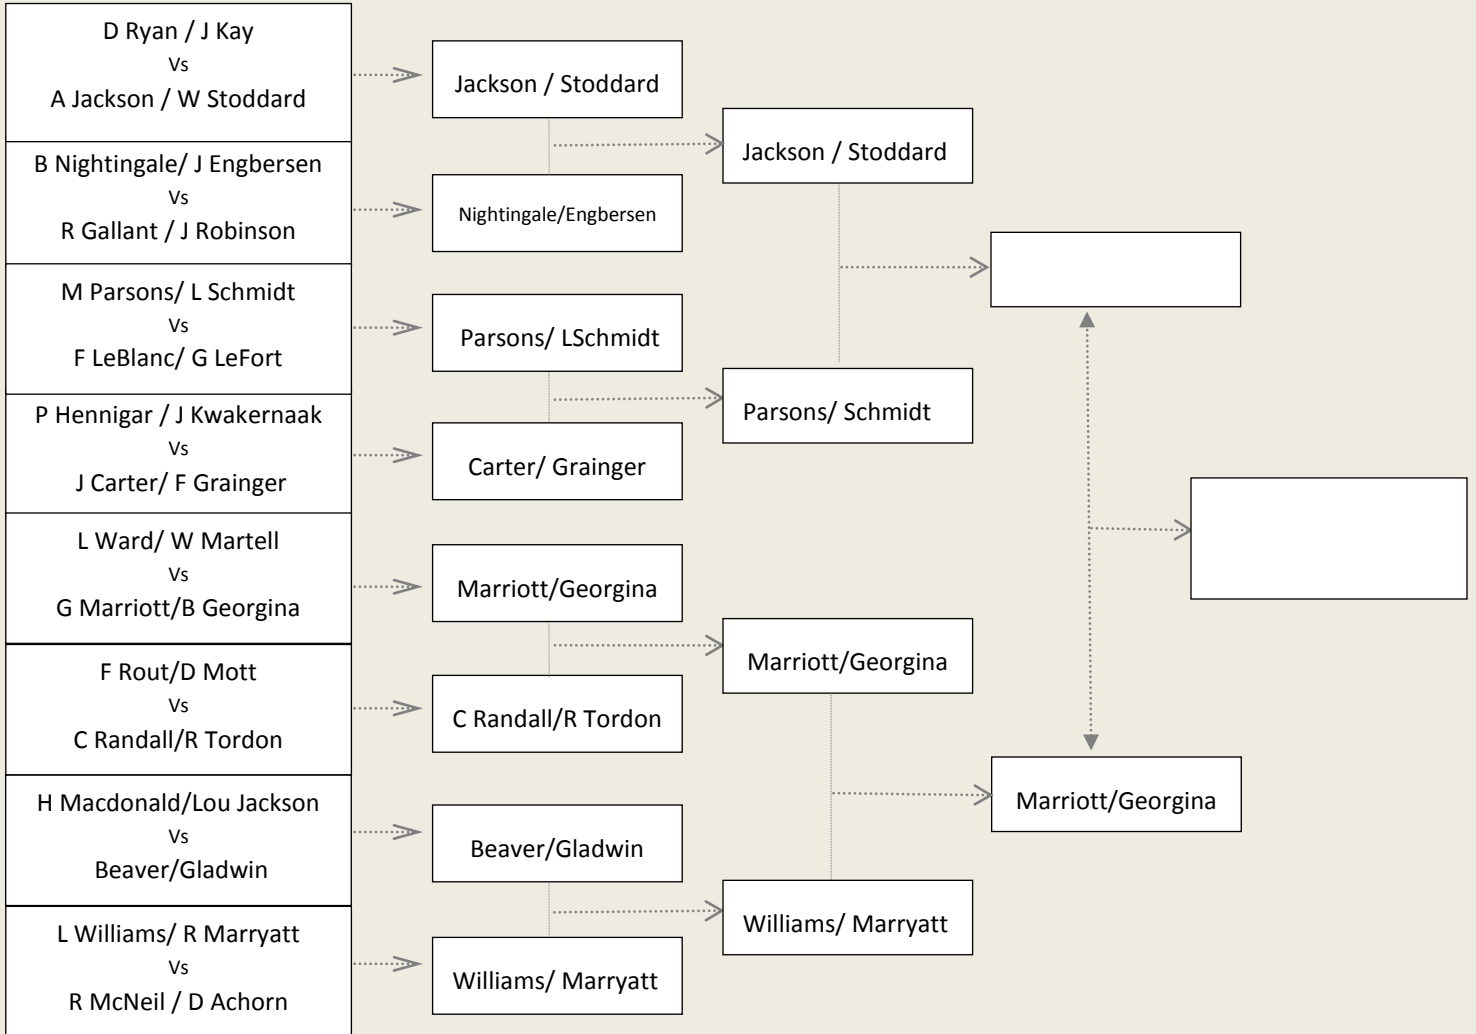

TEAM PLAY: 2 Man Scramble(2 Man Best Ball)

Format: Scramble; Handicaps used for each team will be 15% of the higher one & 35% of the lower one. No set number of drives for each player. If tied after 18 hole Playoff holes are required to determine the winners

2022 Two Man Scramble: Champions

2022 Two Man Scramble: Runner Up