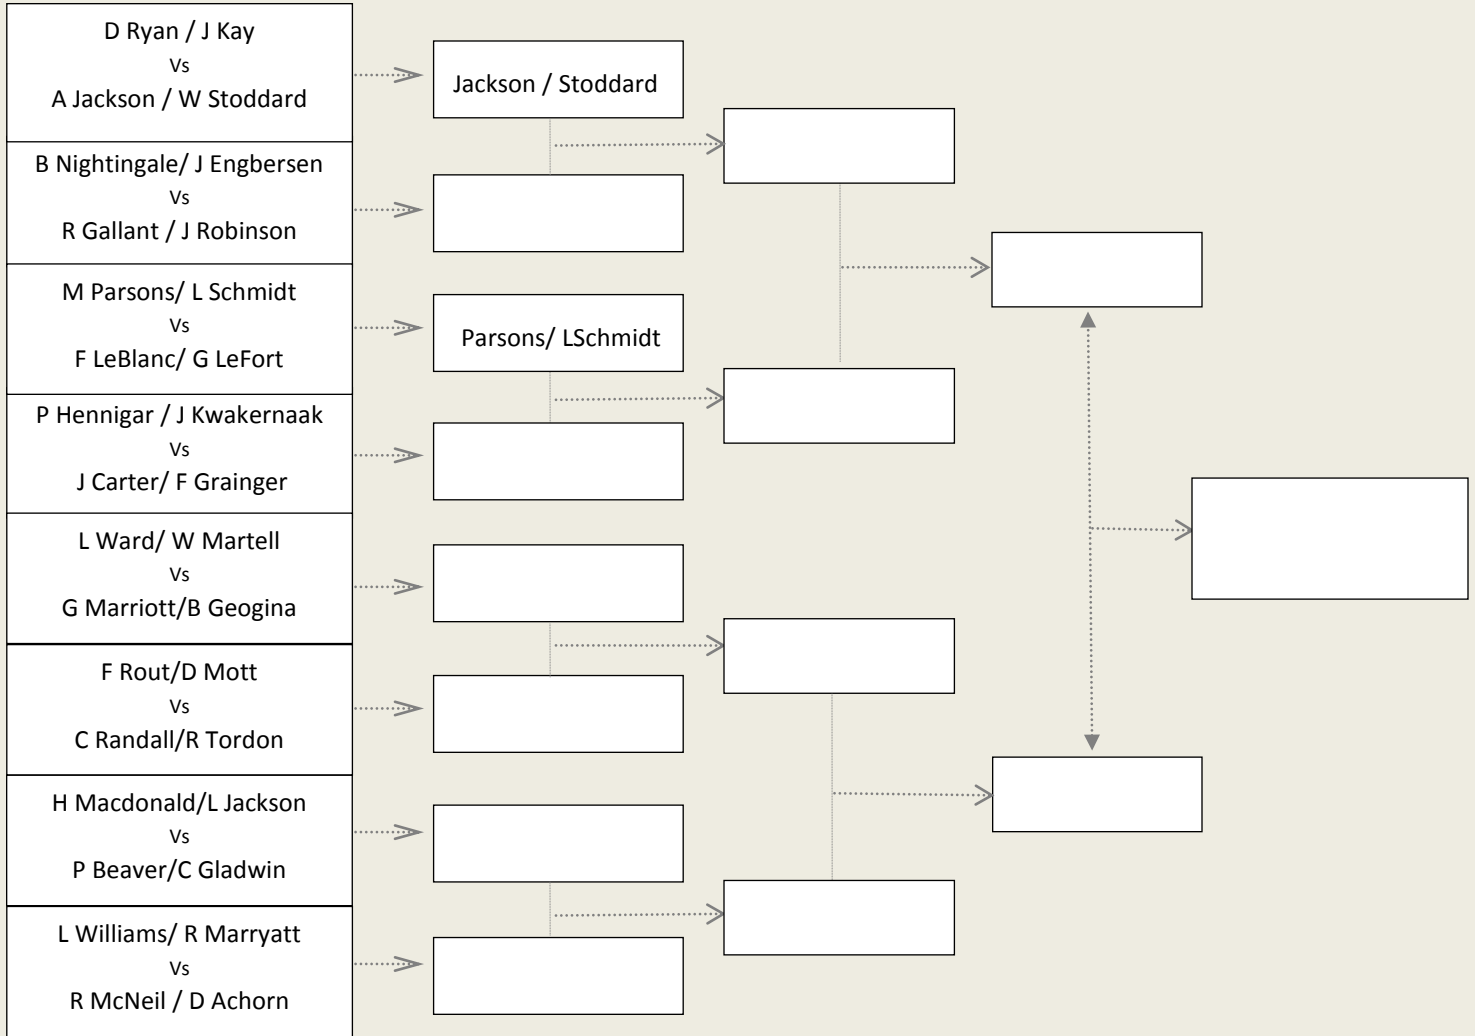

TEAM PLAY: 2 Man Scramble

Format: Scramble; Handicaps used for each team will be 15% of the higher one & 35% of the lower one. No set number of drives for each player

2022 Two Man Scramble: Champions

20212 Two Man Scramble: Runner Up